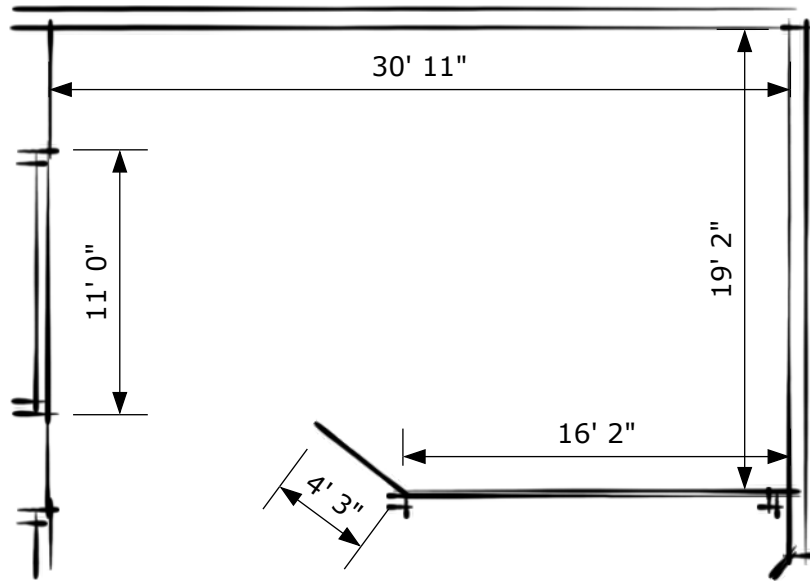

Pratt Museum Special Exhibits Gallery - 900ft² (1/8" = 1')

Pratt Museum Art Gallery - 600ft²

(1/8" = 1')

NE Corner detail (note ductwork along north wall)

Southern wall detail (partial height)

Pratt Museum Forest Trails