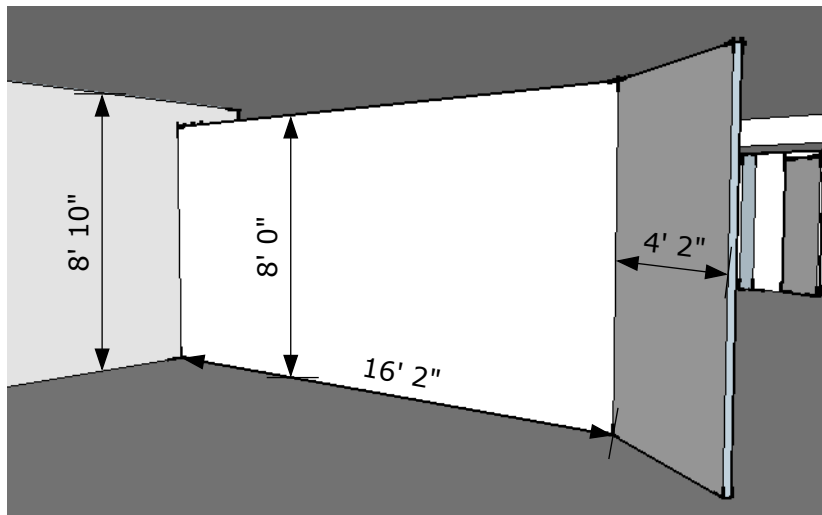

Pratt Museum Special Exhibits Gallery - 900ft² (1/8" = 1')

Pratt Museum Art Gallery - 600ft²

(1/8" = 1')

NE Corner detail (note ductwork along north wall)

Southern wall detail (partial height)

Pratt Museum Forest Trails