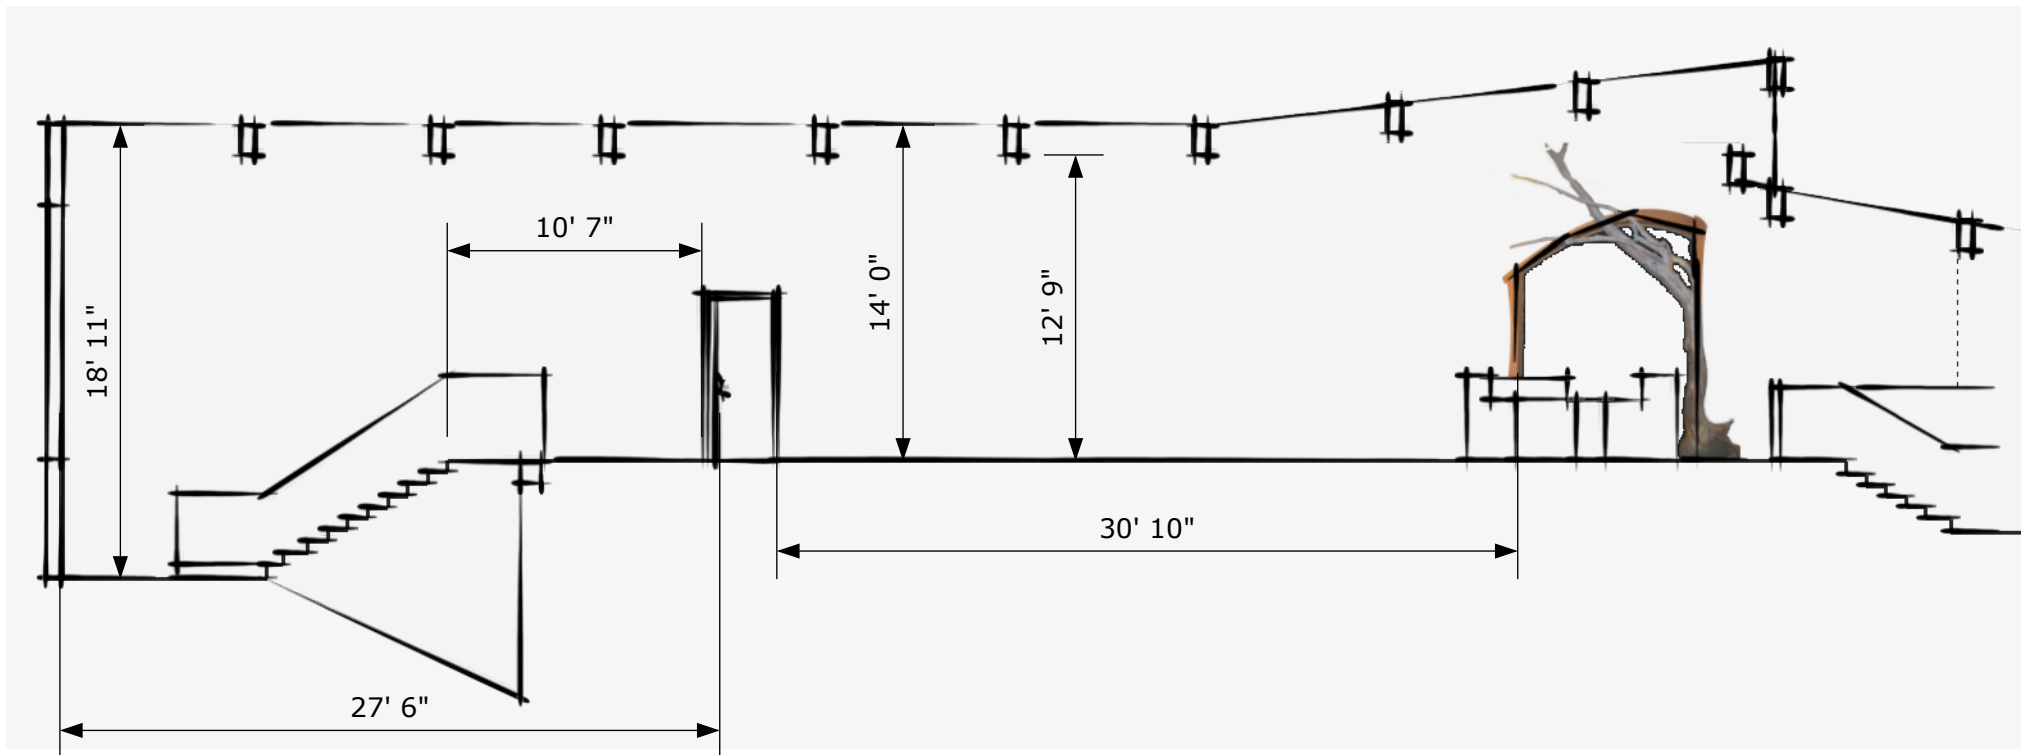

Pratt Museum Special Exhibits Gallery - 900ft² (1/8" = 1')

Pratt Museum Art Gallery - 600ft²

(1/8" = 1')

NE Corner detail (note ductwork along north wall)

Southern wall detail (partial height)

Pratt Museum Forest Trails